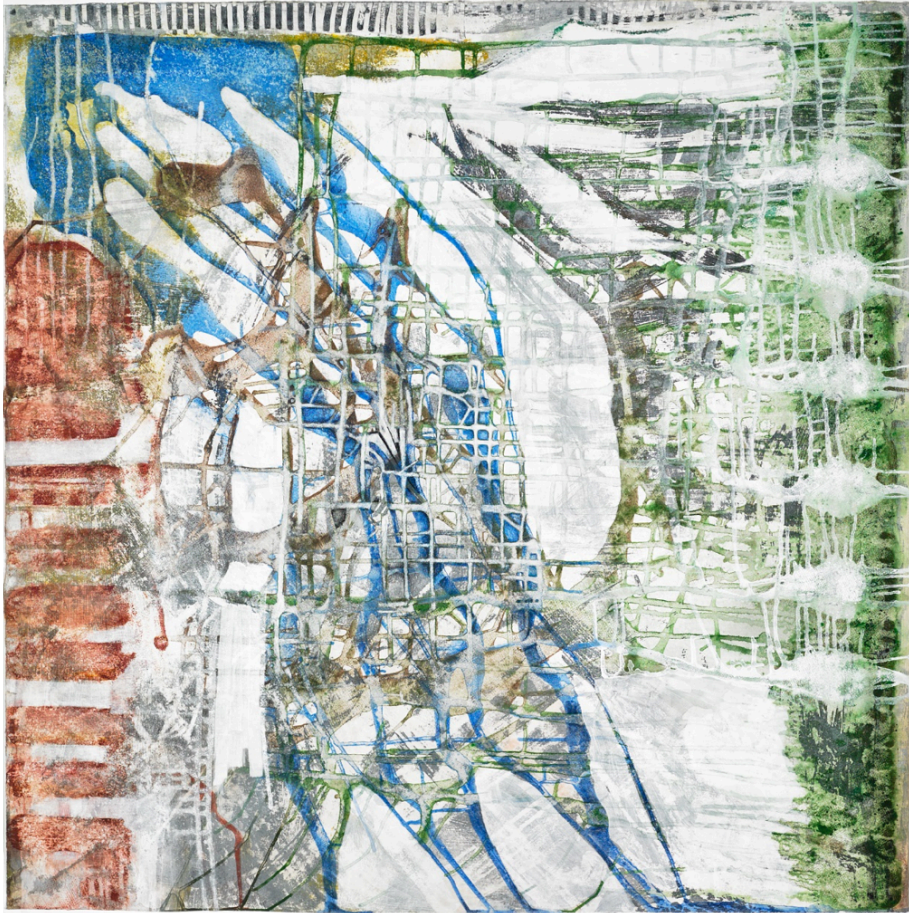

# LARRY WILSON

ARTIST

## AVAILABLE WORK

AVAILABLE

Series: Excursion Memory #10

Title: Water Divide

Size: 40" x 40"

Price: \$3,200.00

Description: Acrylic & pencil on Rives BFK Paper